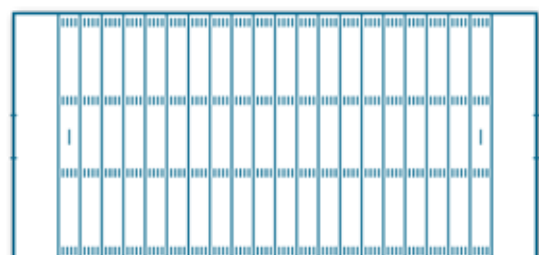

Templates

The TinyLineMarker robots can mark 50+ different sports field types and all fields can be customized directly from the tablet.

- › Football Group (11v11, 9v9, 7v7, 5v5, training grids)
- › Rugby Group (Union & League)
- › Athletics Group (Running tracks 200, 300 & 400m, Discus, Hammer, Javelin)
- › American Football Group (Professional, College, High School)
- › Gaelic Sports Group (Football, Hurling, Shinty)
- › Baseball Group
- › Lacrosse Group (Men, Women, Unified High School)
- › Letter & Number Stencils
- › Parking, Exhibitions & Events
- › Geometry (lines & circles)
- › Cricket
- › Tennis
- › Netball
- › Field Hockey
- › Rounders
- › Fistball
- › Frisbee
- › Quidditch
- › Stool Ball

Time savings example

American Football
New College field including hash marks

Traditional line marking: Appr. 20 man hours
TinyLineMarker Pro: Appr. 3 hours

Time saved: 17 hours